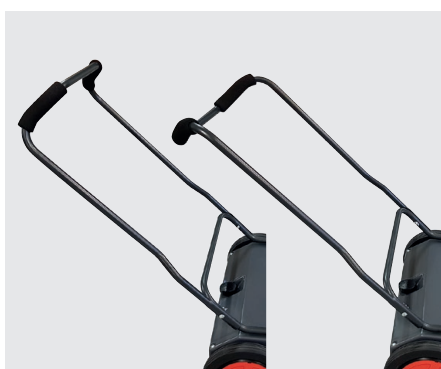

Extremely durable, manoeuvrable, compact

HS770

Compact manual sweeper for medium to large areas in private households and businesses. Without noise and emissions, it can be operated with ease. The handle can be turned for ergonomic adjustment. Side broom and main sweeping roller adjustable. Built for tough use.

HS770

Easy emptying of the dirt tank

Adjusting screw for side broom

Adjusting screw for main brush

Technical data

Dirt tank	32 l
Working width	77 cm
Main brush	adjustable
Side broom	adjustable
Weight	18 kg
Dimensions L/B/H	96 / 80 / 101 cm

Scope of delivery

077.269	Main brush
077.740	Side broom

Special accessories

905.011B	Gripper 90 cm
803.502	Stick holder

The handle can be turned for ergonomic adjustment

Optimal transport of the dirt due to dustpan principle