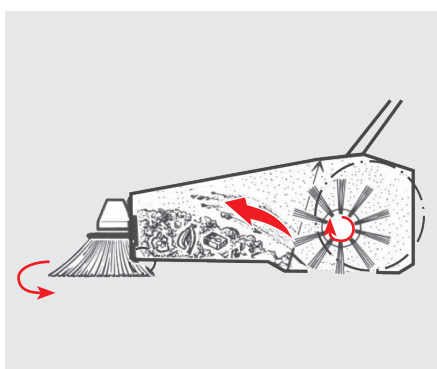

Extremely durable, manoeuvrable, compact

HS770

Compact manual sweeper for medium to large areas in private households and businesses. Without noise and emissions, it can be operated with ease. The handle can be turned for ergonomic adjustment. Side broom and main sweeping roller adjustable. Built for tough use.

HS770

Easy emptying of the dirt tank

Adjusting screw for side broom

Adjusting screw for main brush

Technical data

Dirt tank	32 l
Working width	77 cm
Main brush	adjustable
Side broom	adjustable
Weight	18 kg
Dimensions L/B/H	96 / 80 / 101 cm

Scope of delivery

077.269	Main brush
077.740	Side broom

Special accessories

905.011B	Gripper 90 cm
803.502	Stick holder

The handle can be turned for ergonomic adjustment

Optimal transport of the dirt due to dustpan principle