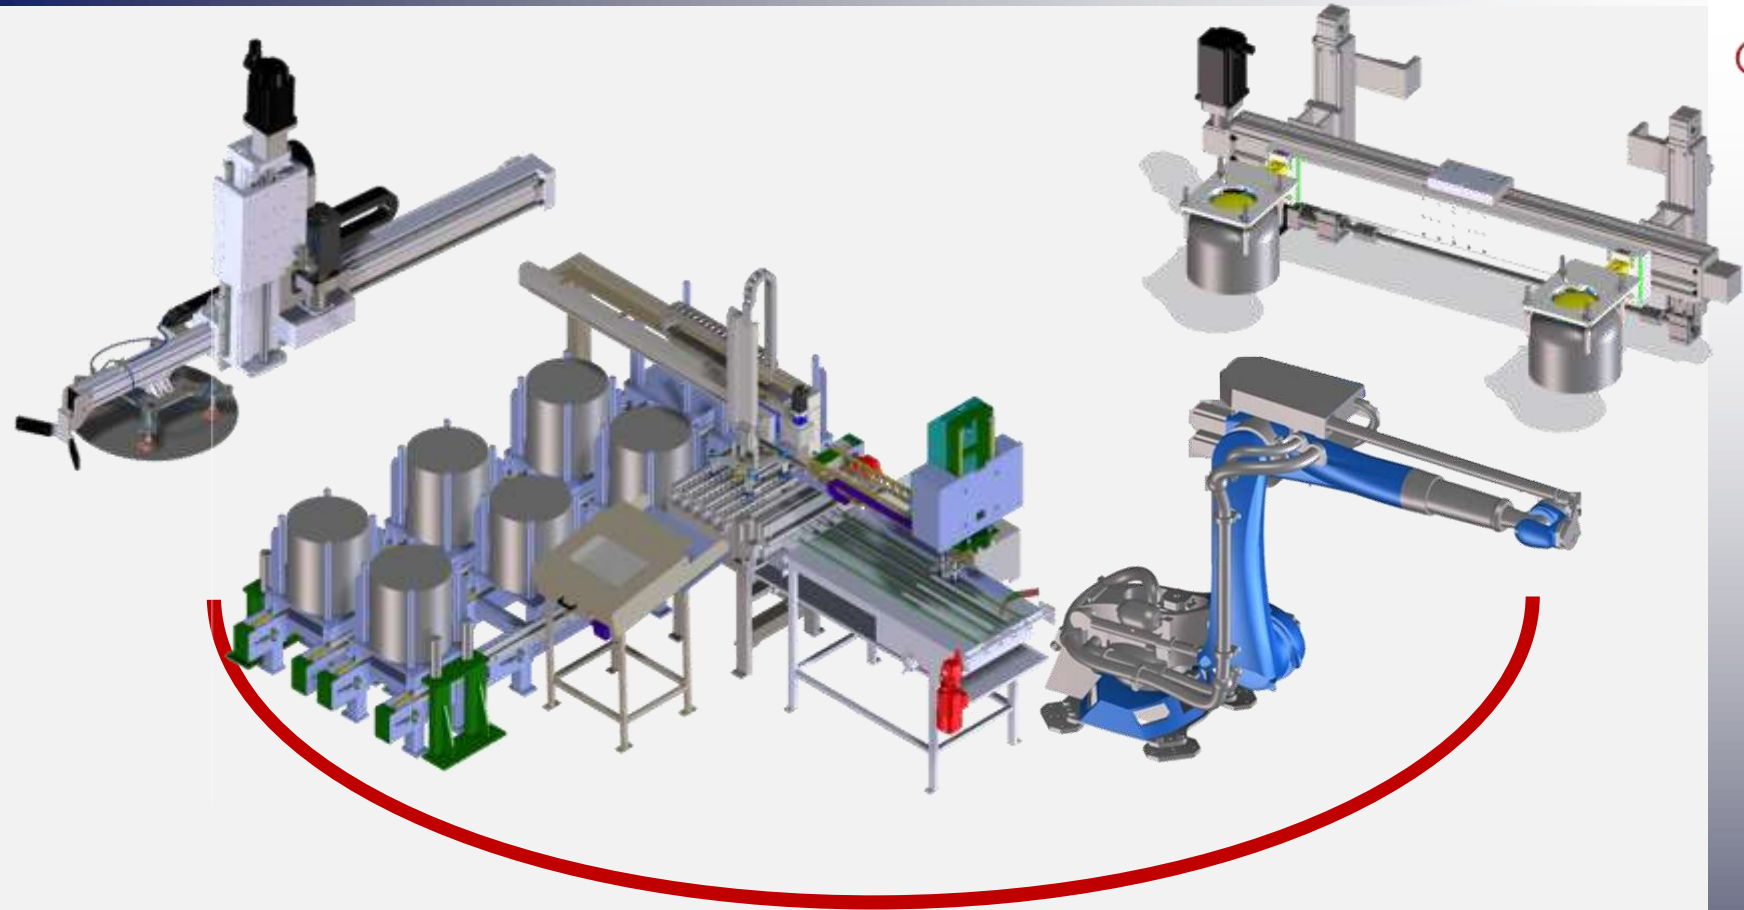

Production lines

Press Lines

The company

- The company was born in 1951
- OMERAGROUP: 16'000 m² Plant area
- 100 Employees
- Turnover: Euro 18'000'000
- Export 70% of our turnover

Press Lines

OMERA GROUP

1993

Chiuppano (VICENZA) ITALY

2004

Schio (VICENZA) ITALY

2'000 m² Plant area
20 Employees

HERBORN GERMANY

TURNOVER OMERAMAWE GROUP Euro 30.000.000

Press Lines

Metal Forming Machines Portfolio

“Over 65 years of experience and innovations”

Press Lines

Automation Portfolio

Press Lines

Safety is milestone of **Omera** Policy

The collaboration of a **Notified Body**, allows to develop the proper safety levels according to **2006/42/EC Directive**.

Arcore, 31 Ottobre 2014

N/REP: 14-1072

ESAME CON RIFERIMENTO ALLA REGOLAMENTAZIONE
SICUREZZA DELLE MACCHINE ED APPARECCHIATURE
LINEA "TRAMONTINA" PRODUZIONE COPERCHI

Ispettore: Ing. Samuel Cuneo
Data dell'intervento: 17 e 18 / 07 / 2014
Distretto n°: MA.14-1072