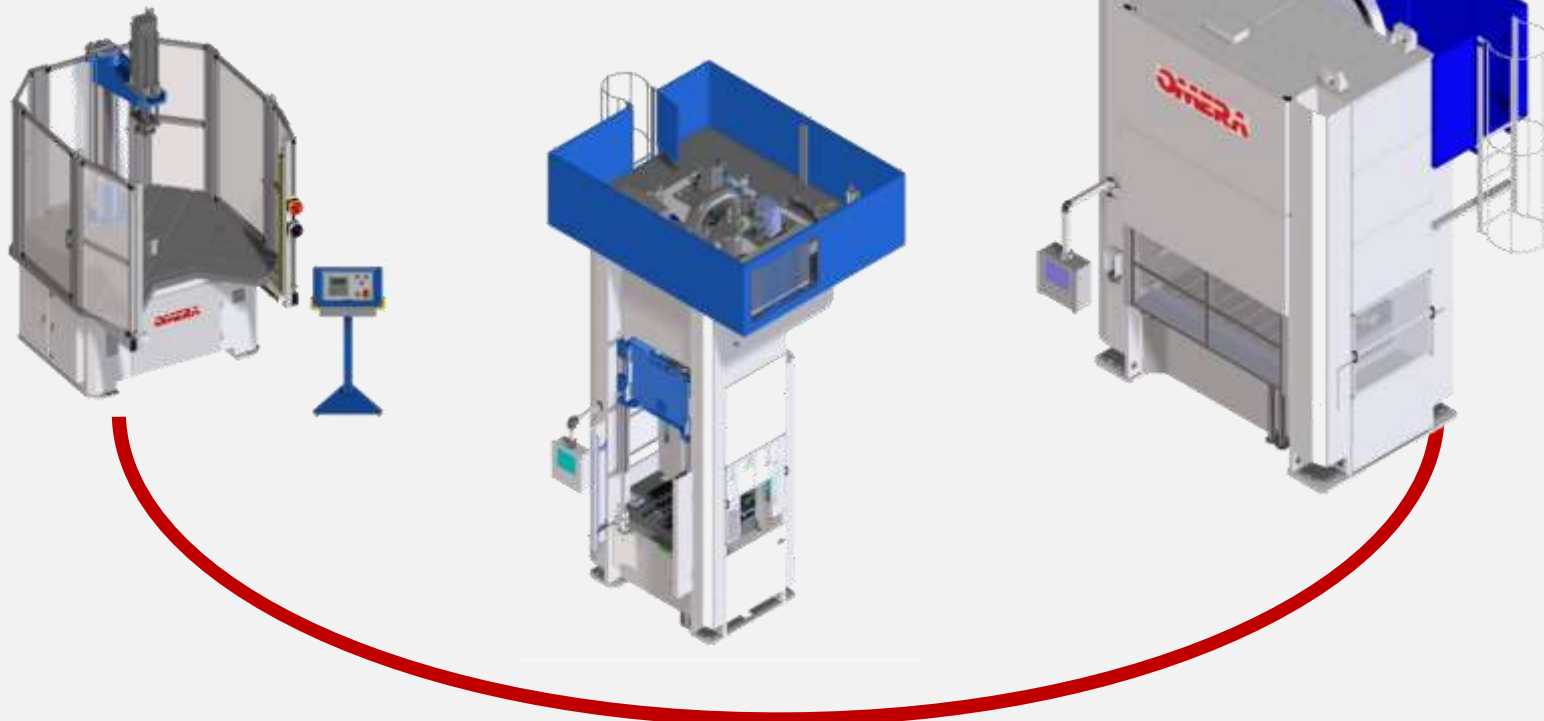

Chiuppano (VICENZA) ITALY

2004

Schio (VICENZA) ITALY

2'000 m² Plant area
20 Employees

HERBORN GERMANY

TURNOVER OMERAMAWE GROUP Euro 30.000.000

Press Lines

Metal Forming Machines Portfolio

“Over 65 years of experience and innovations”

Press Lines

Automation Portfolio

Press Lines

Safety is milestone of **Omera** Policy

The collaboration of a **Notified Body**, allows to develop the proper safety levels according to **2006/42/EC Directive**.