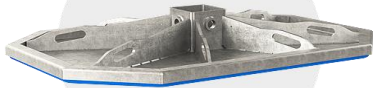

## Accessories

Adaptation for the WOLF2000 forks

799 €

Beam for WOLF2000, 1.8 meters in length

595 €

Suction pads to 1700 kg (100x70)

1 003 €

Beam for WOLF2000, 1.5 meters in length

496 €

Beam for WOLF2000, 2.1 meters in length

694 €

Suction pads to 1200 kg (100x50)

548 €

Suction pads to 700 kg (80x40)

498 €

Suction pads to 410 kg (80x25)

291 €

Suction pads to 520 kg (100x25)

368 €

Suction pads to 300 kg (50x30)

291 €

Suction pads to 130 kg (60x15)

265 €

Catch fast. Shift easy.