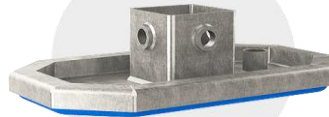

496 €

Beam for WOLF2000, 2.1 meters in length

694 €

Suction pads to 1200 kg (100x50)

548 €

Suction pads to 700 kg (80x40)

498 €

Suction pads to 410 kg (80x25)

291 €

Suction pads to 520 kg (100x25)

368 €

Suction pads to 300 kg (50x30)

291 €

Suction pads to 130 kg (60x15)

265 €

Catch fast. Shift easy.