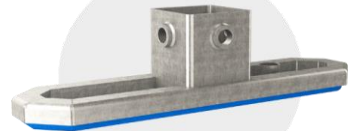

291 €

Suction pads to 520 kg (100x25)

368 €

Suction pads to 300 kg (50x30)

291 €

Suction pads to 130 kg (60x15)

265 €

Catch fast. Shift easy.